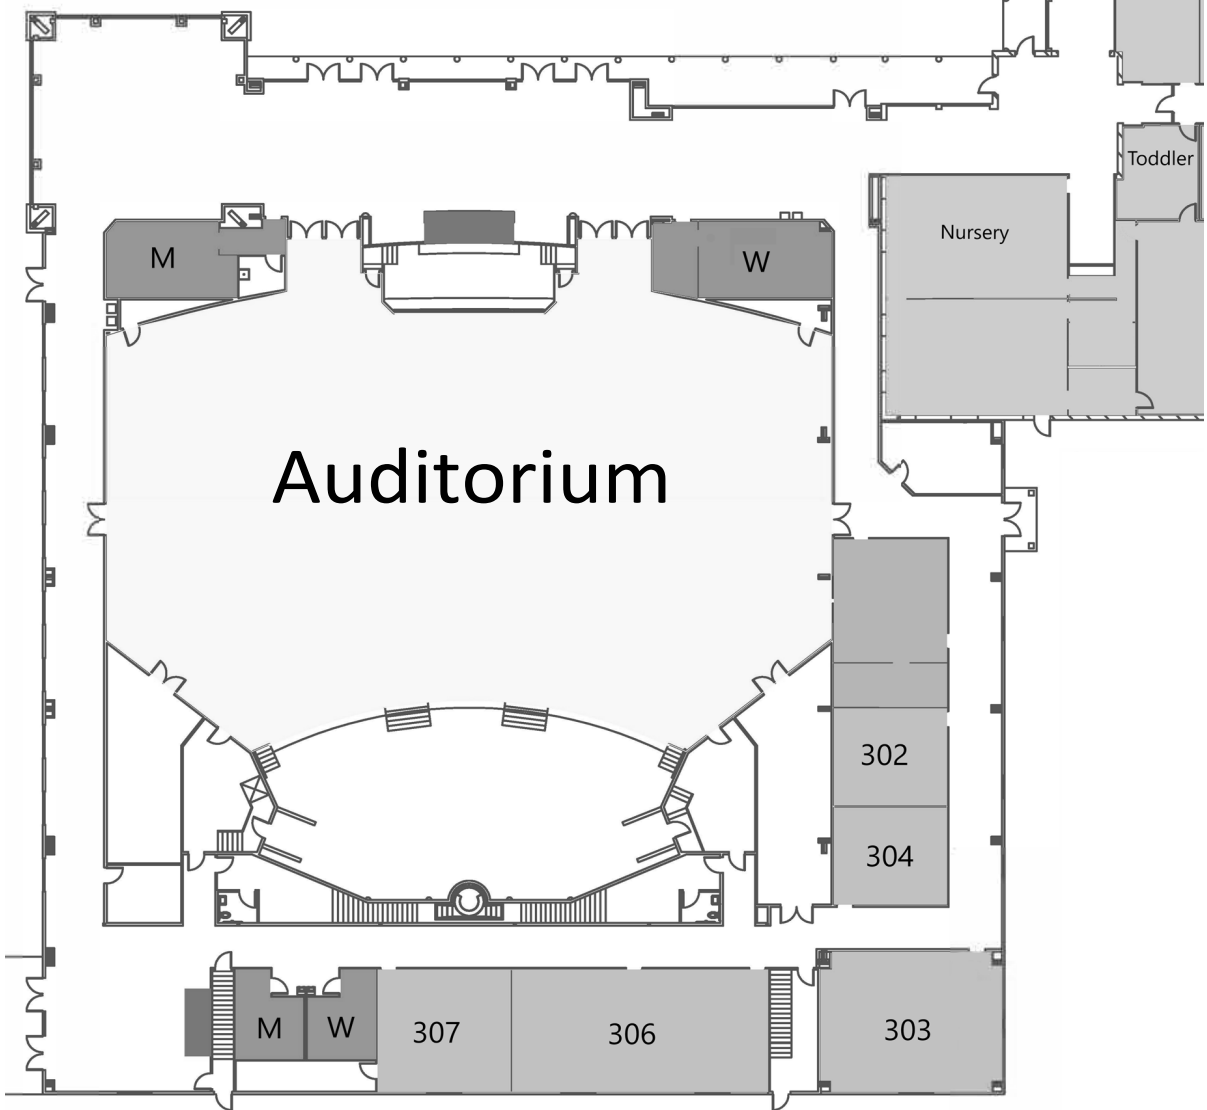

BUILDING 3

BUILDING 2